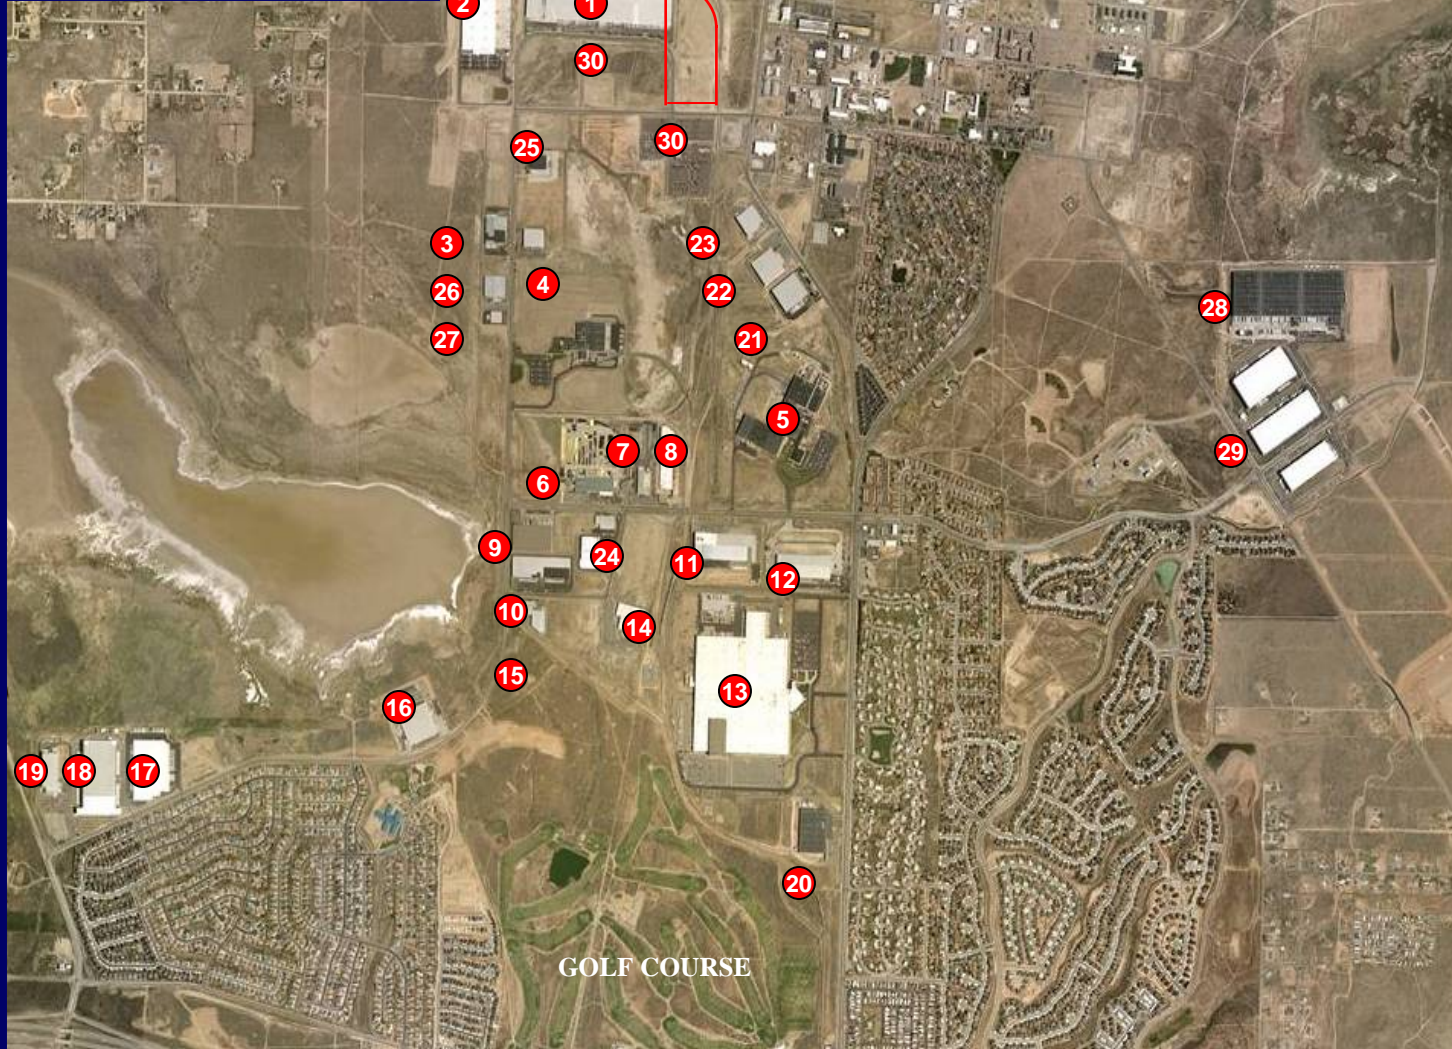

STEAD AIRPORT

SITE

LEGEND--STEAD

1. Michelin-Uniroyal-Goodrich
2. General Motors
3. Aldworth Corporation
4. Hidden Valley Ranch Salad Dressing (Clorox)
5. R.R. Donnelly & Sons Company
6. Chevron Chemical Plexco (spirolite)
7. Master Halco Fencing (C.Itoh)
8. Reno Plastics
9. Mercedes-Benz Freightliner
10. Snapper Lawnmowers
11. Veka West, Inc.
12. B-Line Industries
13. JC Penny
14. Kleerdex Company
15. Calterm, Inc.
16. Sally Beauty Supplies (Alberto Culver)
17. Red Rock III- Petsmart
18. Red Rock II- Amazon
19. Red Rock I- Tyco
20. Craftsman Press
21. Fosdick Fulfillment Corp
22. Dunsirn Industries
23. Burrows Paper Corporation
24. Du Pont Warehouse Distribution Center
25. HVA, Inc. High Vacuum Apparatus, Inc.
26. Schering-Plough
27. Herbtrade
28. Sherwin-Williams Co.
29. Sage Point Business Park
30. Reno Auto Auction